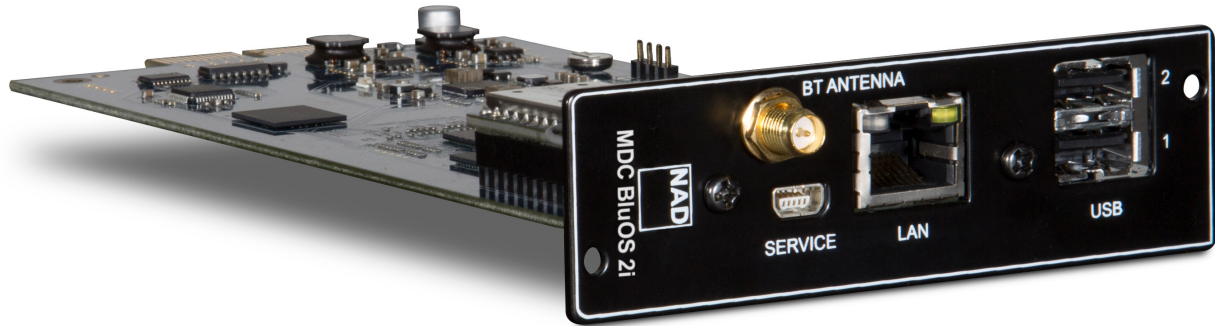

MDC BluOS 2i Module

BluOS™      Bluetooth®  MDC Modular Design Construction

Easily integrate Hi-Res Audio, network streaming, and music control. Featuring BluOS, the music management software developed by NAD's sister brand, Bluesound, the BluOS 2i module is a complete digital music solution at an amazingly affordable price. Thanks to the forward-looking innovation of Modular Design Construction, you can now add BluOS network and internet music streaming with advanced music management to your NAD C 390DD, NAD Masters M12 and M32 or the NAD Classic models C 368 and C 388.

The BluOS 2i module has a new more powerful ARM Processor for a quicker, more responsive user experience. As an internal module there are no external wires or power supplies required and integration with the firmware is hand-in-glove. Both Ethernet and Wi-Fi operate in asynchronous mode for lowest jitter performance and allow connection to music stored anywhere on the local network or streamed directly from the Internet using popular music services like Spotify Connect, Tidal, and TuneIn. You can also play music from a USB drive or hard drive via the USB A port. Bluetooth® with aptX is also natively integrated so you can wirelessly connect to any smartphone, tablet, or Bluetooth-enabled device within range and stream your favourite music apps or libraries in high-fidelity.

With AirPlay 2*, you can connect multiple AirPlay-enabled devices around the house and have them communicate with each other through AirPlay. Listen to your music in perfect sync as you walk room-to-room, or play different songs in different rooms, and control everything on your Apple device. You can even say the song you want to listen to and where and let Siri take control of your music experience.