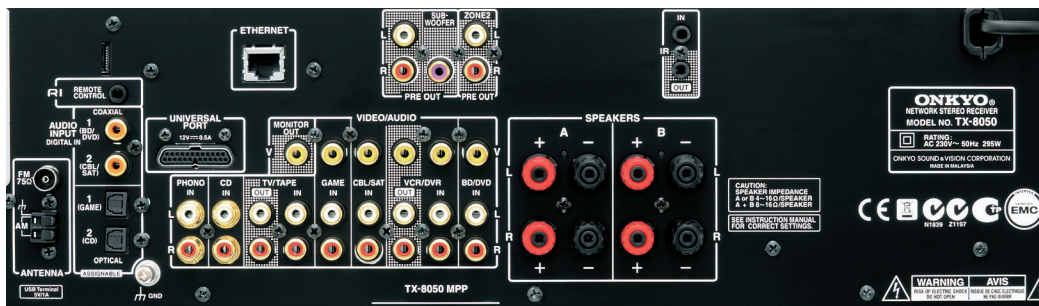

SPECIFICATIONS

Amplifier Section

Power Output	130 W + 130 W (6 Ω, 1 kHz, 1%, 1 channel driven, IEC)
Dynamic Power	180 W + 180 W (3 Ω) 160 W + 160 W (4 Ω) 100 W + 100 W (8 Ω)
THD+N (Total Harmonic Distortion + Noise)	0.08% (20 Hz–20 kHz, Half power)
Damping Factor	50 (1 kHz, 8 Ω)
Input Sensitivity and Impedance	Line 200 mV/47 kΩ Phono MM 2.5 mV/47 kΩ
Rated RCA Output Level and Impedance	Rec out 200 mV/2.2 kΩ
Maximum RCA Output Level and Impedance	Rec out 2.0 V/2.2 kΩ
Phono Overload	60 mV (MM, 1 kHz, 0.5%)
Frequency Response	5 Hz–100 kHz (+1 dB, -3 dB)
Tone Control	±10 dB, 50 Hz (Bass) ±10 dB, 20 kHz (Treble)

Signal-to-Noise Ratio	Line 106 dB (IHF-A) Phono MM 80 dB (IHF-A)
Speaker Impedance	4 Ω–16 Ω (A or B), 8 Ω–16 Ω (A + B)

Video Section

Input Sensitivity/Output Level and Impedance	1.0 Vp-p/75 Ω (Composite)

Tuner Section

Tuning Frequency Range	FM 87.5 MHz–108 MHz AM 522 kHz–1,611 kHz 530 kHz–1,710 kHz

General

Power Supply	AC 230 V~, 50 Hz
Power Consumption	295 W
Dimensions (W x H x D)	435 x 149.5 x 328 mm
Weight	8.8 kg

CARTON

Dimensions (W x H x D)	572 x 264 x 419 mm
Weight	11.4 kg

Supplied Accessories

- Indoor FM antenna • AM loop antenna • Instruction manual
- Remote controller • AAA (R03) batteries x 2

Onkyo Sound & Vision Corporation 2-1 Nishin-cho, Neyagawa-shi, Osaka 572-8540, JAPAN <http://www.onkyo.com/>
Onkyo Europe Electronics GmbH Liegnitzerstrasse 6, 82194 Grobenzell, GERMANY Tel: 49-8142-4401-0 Fax: 49-8142-4401-555 <http://www.eu.onkyo.com/>
Onkyo Europe Electronics GmbH (UK Branch) The Coach House, 81A High Street, Marlow, Buckinghamshire SL7 1AB, UNITED KINGDOM Tel: +44(0)1628-473350 Fax: +44(0)1628-401700
<http://www.onkyo.co.uk/>