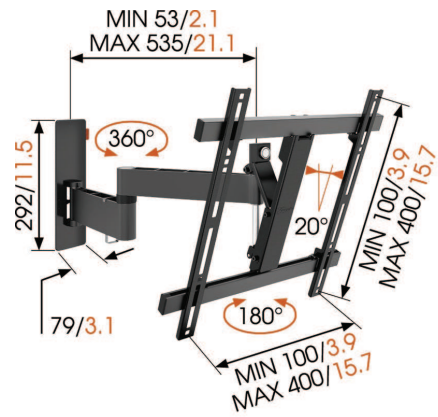

## W53070 BLACK TURN 180 WALL MOUNT 32-55 INCH

THE W53070 SWIVEL WALL MOUNT TURNS YOUR TV 180 DEGREES (90 DEGREES TO THE LEFT, 90 DEGREES TO THE RIGHT) AND THE EASY-CLICK TILT SYSTEM TILTS YOUR TV 20 DEGREES. EVERYONE GETS A GREAT VIEW FROM ANY SPOT IN THE ROOM WITH THIS BLACK TV WALL BRACKET.

|                                |                             |
|--------------------------------|-----------------------------|
| MIN. TV SIZE (INCHES)          | 32"                         |
| MAX. TV SIZE (INCHES)          | 55"                         |
| MAX. WEIGHT OF TV (KG)         | 20                          |
| TURN                           | 180                         |
| TILT                           | 20                          |
| ALSO AVAILABLE IN THE COLOR:   | WHITE                       |
| GUARANTEE                      | LIFE TIME                   |
| HOLE PATTERN (MM)              | MIN. 100X100 / MAX. 400X400 |
| MIN. DISTANCE TO THE WALL (MM) | 55                          |

## W53070 BLACK TURN 180 WALL MOUNT 32-55 INCH

THE CABLE CLIP GUIDES UNSIGHTLY WIRES. WORRIED YOU CAN'T INSTALL YOUR TV PERFECTLY STRAIGHT ON THE WALL? WITH THE CONVENIENT ADJUST LEVEL, YOU CAN BE SURE THAT YOUR FLAT SCREEN TV IS PERFECTLY HORIZONTAL FOR MAXIMUM VIEWING PLEASURE. THIS WALL BRACKET IS SUITABLE FOR 32-55 INCH (81-140 CM) TVs WEIGHING UP TO 20 KG (44 LBS). THIS BLACK WALL MOUNT ALSO ENABLES YOU TO EXTEND YOUR TV UP TO 54 CM (21.1 INCHES) FROM THE WALL.

### LOGISTIC INFORMATION

|                        |               |
|------------------------|---------------|
| EAN CODE PRODUCT       | 8712285326882 |
| NET WEIGHT (KG)        | 4.7           |
| SINGLE BOX WIDTH (MM)  | 349           |
| SINGLE BOX LENGTH (MM) | 459           |
| SINGLE BOX HEIGHT (MM) | 95            |