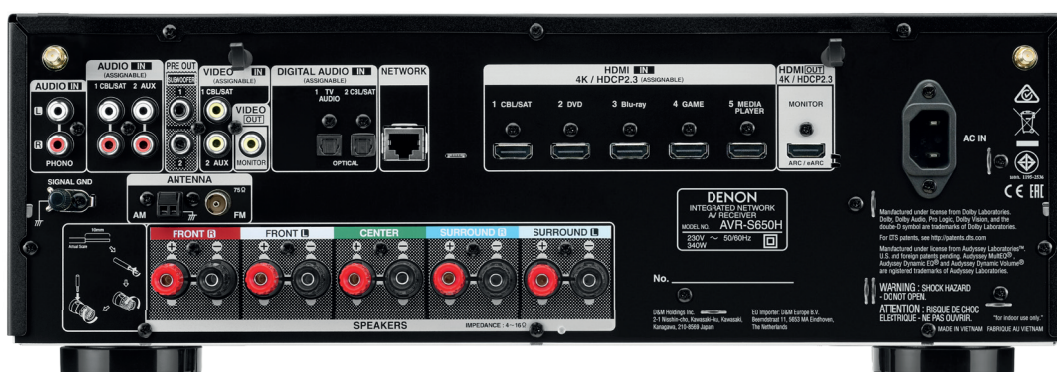

Quick Selects for User-Friendly Audio Tuning

The Denon AVR-S650H front panel features four Quick Select buttons that store your preferred audio settings for each source. Switch between TV audio, Blu-ray, media players and more, and the AVR-S650H adjusts the EQ settings to your preferences for that media source. Use the buttons on the front panel or opt for the same Quick Selects on the AV receiver remote control for faster control. Now allows for one-push all zone stereo mode via Quick Select.

Denon AVR Remote App for Seamless Control

Better control in your back pocket. The free Denon AVR Remote app for iOS and Android makes using the AVR-S650H even easier – adjust volume, turn it on or off, mute the music, select a source or switch to the HEOS app for wireless music streaming. Download the Denon AVR Remote app to your smartphone today. Available for iOS and Android.

Front USB Port for High-Resolution Audio

Discover the incredible fidelity of high-resolution audio tracks with the ability to decode up to 24-bit/192-kHz ALAC, FLAC and WAV lossless files as well as DSD 2.8MHz and 5.6MHz tracks (the audiophile format of SACD) via the front panel USB port and network sources. Or, listen to other popular file types such as MP3. Whether you want to listen to your latest download or soak in the fidelity of audiophile-quality FLAC recordings, you have quick access to your favourite songs.

Technical information	
Number of Power Amps	5
Power output	135 watts per channel (6 ohms, 1 kHz, THD 1%, 1 ch driven) 100 watts per channel (6 ohms, 1 kHz, THD 0.7%, 2 ch driven) 75 watts per channel (8 ohms, 20hz-20kHz, THD 0.08%, 2 ch driven)
Speaker Impedance	4 - 16Ω/ohms
Preamplifier Section	
Input sensitivity/impedance	200 mV
Frequency response	10 Hz - 100 kHz – +1, –3 dB (Direct mode)

S/N Ratio	100 dB (IHF-A weighted, Direct mode)
FM Section	
Tuning frequency range	87.5 - 108 MHz
AM Section	
Tuning frequency range	520 kHz – 1710 kHz
General	
Power supply	AC 230 V, 50 Hz
Power consumption	340 W (Standby 0.1 W, CEC standby 0.5W)
Power consumption No-sound	29 W(ECO Mode On) 39 W(ECO Mode Off)
Dimensions (W x H x D)	434 x 151 x 339 mm
Dimensions (packed)	523 x 232 x 435 mm
Weight	7.8kg
Weight (packed)	9.7kg

Ports		
IN	HDMI	x 5
	Composite (video)	x 2
	Phono	x 1
	Analogue Audio	x 2
	Digital Optical	x 2
	USB (front)	x 1
OUT	HDMI Monitor	x 1
	Composite (video)	x 1
	Audio Pre-out (SW)	x 2
	Phones	x 1

EAN	AVRS650HBKE2	4951035069684	Black
	AVRS650HBKE2GB	4951035070017	Black

D&M Europe B.V.
A Division of Sound United
Beemdstraat 11
5653 MA Eindhoven
The Netherlands
www.denon.eu

The Bluetooth® word mark and logos are registered trademarks owned by Bluetooth SIG, Inc. and any use of such marks by D&M Holdings Inc. is under license. Dolby, Dolby Atmos, Dolby Vision, and the double-D symbol are trademarks of Dolby Laboratories. • DTS, the Symbol, DTS in combination with the Symbol, DTS:X, and the DTS:X logo are registered trademarks or trademarks of DTS, Inc. in the United States and/or other countries. • The Spotify software is subject to third party licenses found here: www.spotify.com/connect/third-party-licenses • Other trademarks and trade names are those of their respective owners.

Denon is a trademark or registered trademark of D&M Holdings, Inc.

* All specs can be subject to change