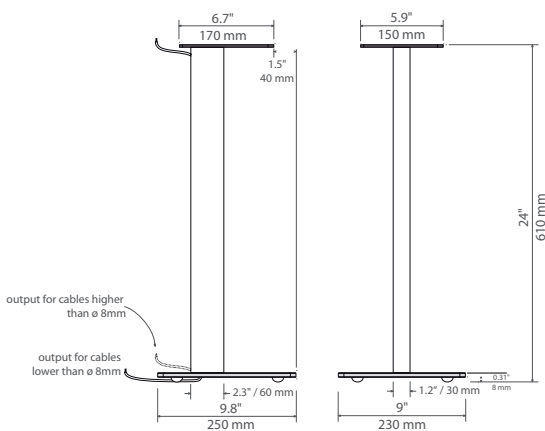

SPECIFICATIONS

DESIGN

Finishes: Glossy Black / Black
Glossy Black / Red

Structure: Glossy black powder coated steel
Base: Black or red tempered glass

MAXIMUM LOAD

Upper shelf: 75 lbs – 34 kg

USABLE DIMENSIONS

Overall dimensions (W x H x D):

9" x 24" x 9.8" / 230 x 610 x 250 mm

Upper shelf (W x D): 5.9" x 6.7" / 150 x 170 mm

Base (W x D): 9" x 9.8" / 230 x 250 mm

PACKAGING

Delivered disassembled with screws kit, mounting instructions and tools

Quantity/box: 2 – **Type:** Brown cardboard

Dimensions (W x H x D): 25" x 11.2" x 2.9" / 635 x 285 x 75 mm

Gross Weight: 14.1 lbs / 6.4 kg - **Net Weight:** 12.2 lbs / 5.56 kg

GenCodes: 3760108801875 (Glossy Black / Black)