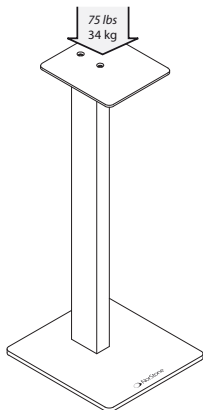

Esse Stand

Esse Stand is the perfect speaker stand to complement the Esse range.

The Esse Stand retains the same frame structure and colours, both the trendy finishes will blend in any kind of conventional or more contemporary home design.

SPECIFICATIONS

DESIGN

Finishes: Glossy Black / Black
Glossy Black / Red

Structure: Glossy black powder coated steel
Base: Black or red tempered glass

MAXIMUM LOAD

Upper shelf: 75 lbs – 34 kg

USABLE DIMENSIONS

Overall dimensions (W x H x D):

9" x 24" x 9.8" / 230 x 610 x 250 mm

Upper shelf (W x D): 5.9" x 6.7" / 150 x 170 mm

Base (W x D): 9" x 9.8" / 230 x 250 mm

PACKAGING

Delivered disassembled with screws kit, mounting instructions and tools

Quantity/box: 2 – **Type:** Brown cardboard

Dimensions (W x H x D): 25" x 11.2" x 2.9" / 635 x 285 x 75 mm

Gross Weight: 14.1 lbs / 6.4 kg - **Net Weight:** 12.2 lbs / 5.56 kg

GenCodes: 3760108801875 (Glossy Black / Black)