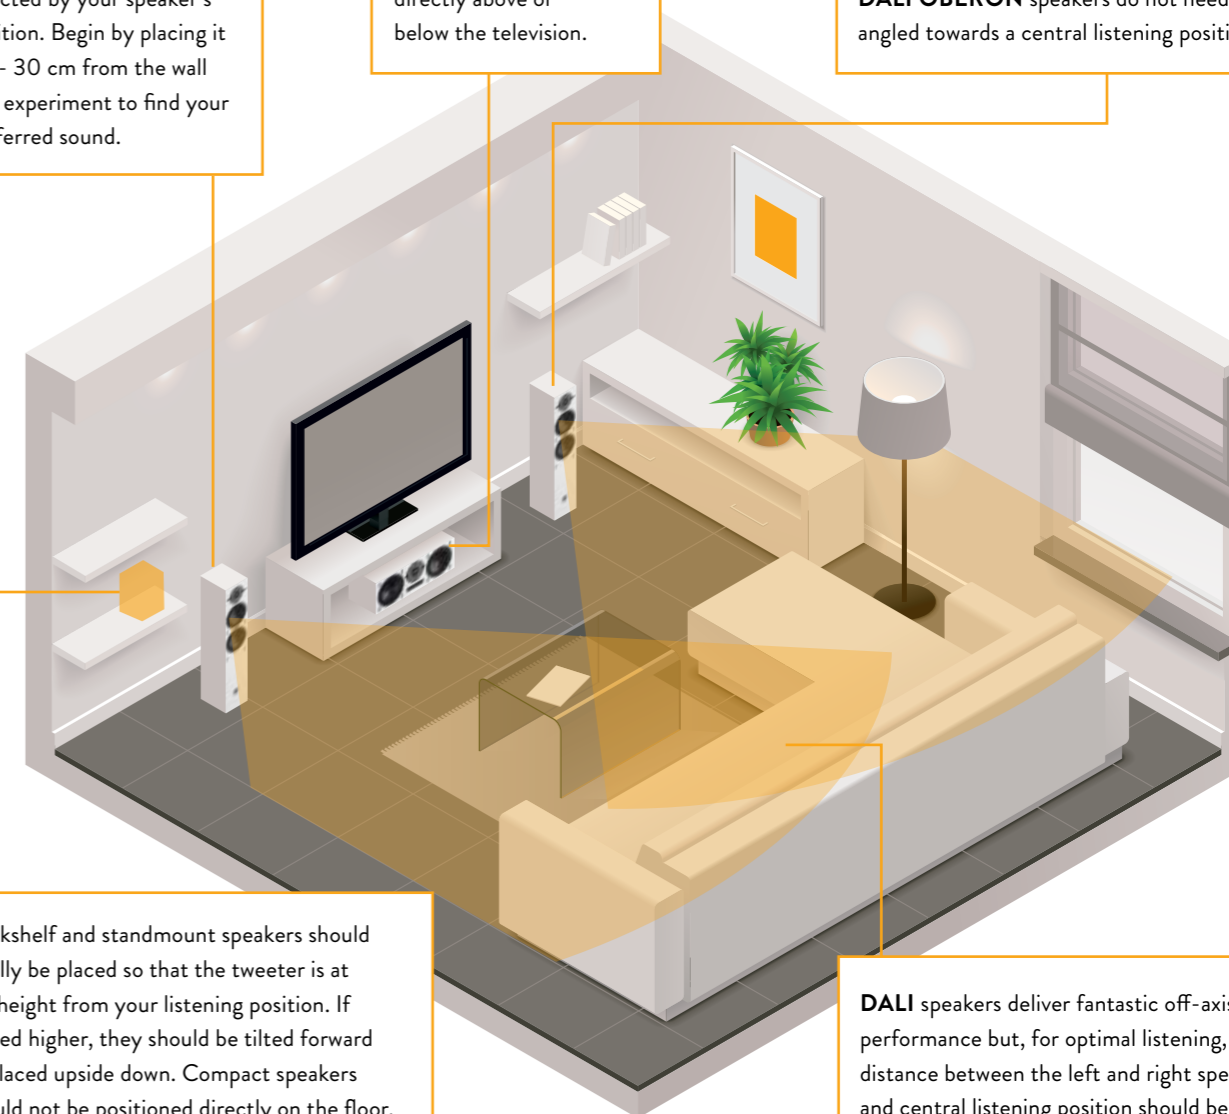

PLACING YOUR SPEAKERS

DALI loudspeakers are capable of exceptional performance, with a wide dispersion making placement much easier than with rival speakers. Here are some tips for getting the best out of them.

Bass performance will be affected by your speaker's position. Begin by placing it 20 - 30 cm from the wall and experiment to find your preferred sound.

Place the centre speaker directly above or below the television.

Thanks to their excellent off-axis response, DALI OBERON speakers do not need to be angled towards a central listening position.