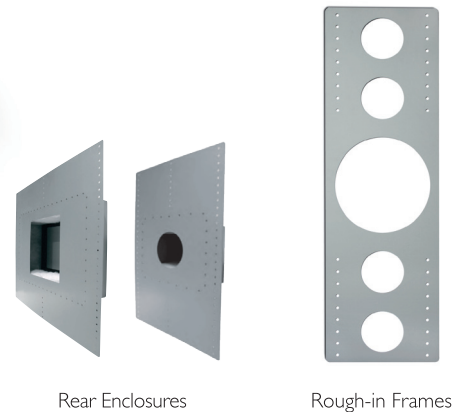

KEF Ci Speaker Accessory Reference Guide

Rough-in Frames (new construction brackets) are used with in-wall and in-ceiling speakers and are available for most models. Installed during the pre-wiring of a new construction installation, they allow the installer to reserve the space in the wall or ceiling and simplify cutting the perfect hole size.

Metal Rear Enclosures (back boxes) are available for most models of KEF Ci Speakers. Installed during the pre-wiring of a new construction installation they provide a sealed enclosure for the loudspeaker and reduce sound transmission to the room behind the speaker.

Rear Enclosures

Rough-in Frames

SPECIFICATIONS

Shape	Round	Round	Round	Round	Round	Round
Size	Ci200R	Ci160R	Ci130R	Ci100R	Ci80R	Ci50R
Cut Out (mm)	Ø240mm	Ø196mm	Ø158mm	Ø118mm	Ø97mm	Ø65mm**
Cut Out (in.)	Ø9.45in.	Ø7.71in.	Ø6.22in.	Ø4.65in.	Ø3.82in.	Ø2.56in.**
Rough-in Frame	RIF200R SP3478AA	RIF160R SP3476AA	RIF130R SP3474AA	RIF100R SP3473AA	RIF80R SP3472AA	N/A
Rear Enclosure	RNC200R SP3467AA	RNC160R SP3465AA	RNC130R SP3463AA	RNC100R SP3462AA	RNC80R SP3461AA	Ci50CAN** SP3509AA
Speakers	Ci200QR Ci200CR Ci200.3QR Ci160QCT* Ci160ST* Ci200RR-THX ⁺⁺	Ci160QR Ci160CR Ci160CRds Ci160TR Ci160SR Ci160.2QR Ci160.2FR Ci110FCT* Ci115QCT*	Ci130QR Ci130CR Ci130.2QR* Ci130.2FR*	Ci100QR ⁺	Ci80.2QR ⁺	Ci50R

Shape	Rectangle	Rectangle	Rectangle	Rectangle	Rectangle
Size	Ci200L	Ci160L	Ci4100L	Ci3160L	Ci5160L
Cut Out (mm)	334 x 238 mm	274 x 194 mm	476 x 114 mm	660 x 209 mm	1052 x 209 mm
Cut Out (in.)	13.15 x 9.37 in.	10.79 x 7.64 in.	18.74 x 4.49 in.	25.98 x 8.23 in.	41.42 x 8.23 in.
Rough-in Frame	RIF200L SP3782AA	RIF160L SP3781AA	RIF4100L SP3846AA	RIF3160L SP3847AA	RIF5160L SP3848AA
Rear Enclosure	RNC200L SP3784AA	RNC160L SP3785AA	N/A	N/A	N/A
Speakers	Ci200QL Ci200CL	Ci160QL Ci160CL Ci160SL	Ci4100QL Ci4100QLb	Ci3160RL-THX Ci3160RLb	Ci5160RL-THX