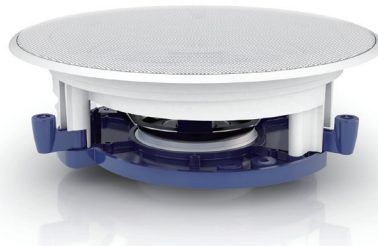

KEF Ci Speaker Accessory Reference Guide

Rough-in Frames (new construction brackets) are used with in-wall and in-ceiling speakers and are available for most models. Installed during the pre-wiring of a new construction installation, they allow the installer to reserve the space in the wall or ceiling and simplify cutting the perfect hole size.

Metal Rear Enclosures (back boxes) are available for most models of KEF Ci Speakers. Installed during the pre-wiring of a new construction installation they provide a sealed enclosure for the loudspeaker and reduce sound transmission to the room behind the speaker.

Rear Enclosures

Rough-in Frames

SPECIFICATIONS

Shape	Round	Round	Round	Round	Round	Round
Size	Ci200R	Ci160R	Ci130R	Ci100R	Ci80R	Ci50R
Cut Out (mm)	Ø240mm	Ø196mm	Ø158mm	Ø118mm	Ø97mm	Ø65mm**
Cut Out (in.)	Ø9.45in.	Ø7.71in.	Ø6.22in.	Ø4.65in.	Ø3.82in.	Ø2.56in.**
Rough-in Frame	RIF200R SP3478AA	RIF160R SP3476AA	RIF130R SP3474AA	RIF100R SP3473AA	RIF80R SP3472AA	N/A
Rear Enclosure	RNC200R SP3467AA	RNC160R SP3465AA	RNC130R SP3463AA	RNC100R SP3462AA	RNC80R SP3461AA	Ci50CAN** SP3509AA
Speakers	Ci200QR Ci200CR Ci200.3QR Ci160QCT* Ci160ST* Ci200RR-THX ⁺⁺	Ci160QR Ci160CR Ci160CRds Ci160TR Ci160SR Ci160.2QR Ci160.2FR Ci110FCT* Ci115QCT*	Ci130QR Ci130CR Ci130.2QR* Ci130.2FR*	Ci100QR ⁺	Ci80.2QR ⁺	Ci50R

* Due to integrated back can this unit is not compatible with the rear enclosure. ** Ci50R cut out is 70mm (2.76in.) with the rear can. The Ci50 rear can is able to be used in a retro-fit installation.