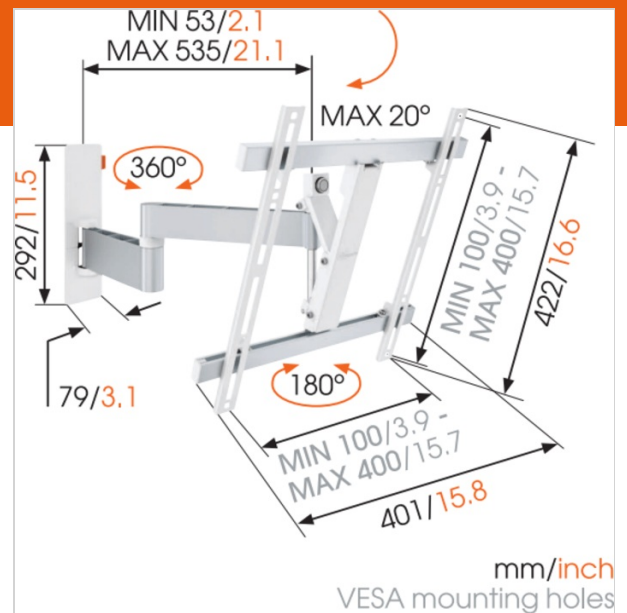

W53071 Full-Motion TV Wall Mount (white)

Article number (SKU) 8453071
Colour White

Key benefits

- Simply Smart Value: Great comfort for an affordable price
- Tilt (up to 20°) to avoid reflections
- Smoothly turn your TV up to 180°
- Guide your cables
- Easily level your TV even after installation
- Smoothly turn your TV
- Tilt to avoid reflections

For TVs up to 55 inch (140 cm)

The WALL 2245 TV wall mount is suitable for 32 to 55 inch (81 to 140 cm) TVs. This sturdy mount supports up to 20 kg (44 lbs).

Flexible viewing from anywhere in the room

Now you can enjoy watching TV from different places with the WALL 2245 full-motion mount from Vogel's. The perfect view from the dining area and from the nearby living room. A great way to see your favourite TV show from a variety of places.

The WALL series: simply smart value

When you want a quality build and clean finish that's easy on your budget, the Vogel's WALL series is your best choice. Constructed with heavy-gauge steel and robust aluminium, these brackets are intuitively engineered to stand up to many years of intensive use. Simply smart value.

Want more flexibility in positioning your Sonos speakers?

Integrate your Sonos speakers seamlessly into your interior design with Vogel's speaker mounts and stands.